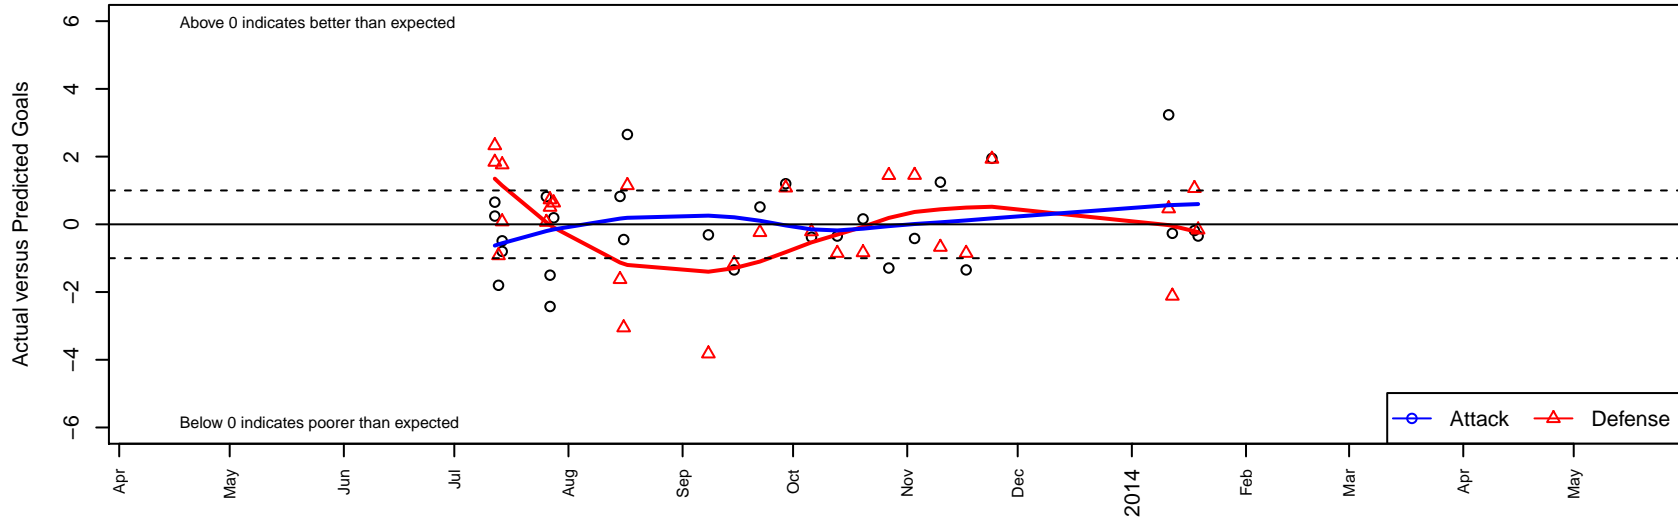

Crossfire Select Enslow B97

Crossfire Select SC
 Redmond, WA
 B97 total strength=1404
 attack=12.16 defense=5.41
 fall league = NPSL B16D1
 alt names used:
 Crossfire Select Enslow B97
 Crossfire Select B97 Enslow
 Crossfire Select B97-Enslow
 Crossfire Select Enslow
 Crossfire Select B97- Enslow
 CROSSFIRE SELECT 96 ENSLOW (WA)

Venues played:
 Seattle Cup BU16
 Crossfire Select Cup BU16 Silver
 Bigfoot Gold U16
 NPSL B16D1
 Founders Cup B97

Crossfire Select Enslow B97
 Dots are actual minus expected GF (blue circles) and GA (red triangles).
 Blue line is smoothed change in attack strength. Red is smoothed change in defense strength.